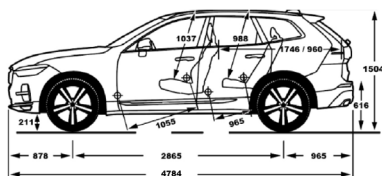

VOLVO V60 CROSS COUNTRY ULTIMATE

Thông Số Kỹ Thuật

Động cơ	Xăng I4 2.0 Mild Hybrid Turbocharge
Dung tích	1.969 cc
Dẫn động	AWD (4 bánh toàn thời gian)
Công suất cực đại	249 HP (184kW) tại 5.400 vòng/phút
Moment xoắn cực đại	350 Nm tại 1.800-4.800 vòng/phút
Thời gian tăng tốc (0-100km/h)	6.6 giây
Hộp số	Tự động 8 cấp Geartronic
Dung tích bình nhiên liệu	60 lít
Số chỗ ngồi	5 chỗ
Kích thước	4.784 x 1.916 x 1.504 mm
Chiều dài cơ sở	2.875 mm
Thể tích khoang hành lý	648 lít

Trang Bị

Màn hình cảm ứng trung tâm 9.7 inch tích hợp Apple CarPlay

Điều hòa không khí 4 vùng riêng biệt

Hệ thống lọc không khí Clean Zone, tiêu chuẩn PM 2.5

Ghế bọc da Nappa đục lỗ thông gió làm mát và sưởi hàng ghế trước

Bộ nhớ vị trí cho hàng ghế trước

Chìa khóa thông minh

Nội thất ốp gỗ lũa

Cần Số Pha Lê Orrefors®

Tay lái bọc da, 3 chấu, tích hợp cụm điều khiển đa chức năng

Tập-lô và ốp cửa bọc da cao cấp

Mâm chữ V 5 chấu kép phay xước kim cương 19 inch

Bảng đồng hồ thông số kỹ thuật 12 inch sau tay lái

Hệ thống âm thanh Bowers & Wilkins 15 loa – 1100W

Đèn pha Thor's Hammer Full-LED Active High Beam

Volvo Cars App ứng dụng điều khiển xe bằng điện thoại thông minh

Hệ Thống An Toàn Thông Minh

Hệ thống an toàn chủ động

Hệ thống hỗ trợ lái nâng cao

Hệ thống hỗ trợ giữ làn đường

Hệ thống cảnh báo đi chuyển cắt ngang

Cảnh báo va chạm phía sau

Vô-lăng trợ lực điện theo vận tốc

Camera toàn cảnh

Kính cường lực nhiều lớp

Hệ thống hỗ trợ xuống dốc

Chế độ lái vượt địa hình

Hệ thống hiển thị thông tin trên kính chắn gió

IntelliSafe

CitySafety

Pilot Assist

Lane Keeping Aid

Cross Traffic Alert

Rear Collision Warning

Speed-Dependent Steering Force

Camera 360°

Laminated Glass

Hill Descent Control

Off-Road

Head-up Display

Bảng Màu